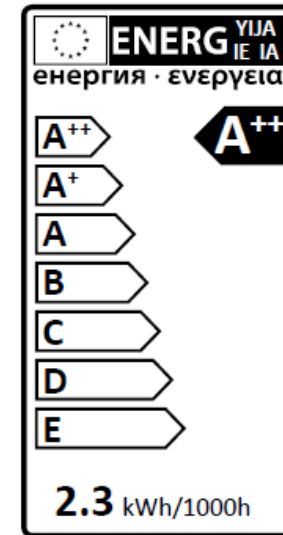

Lukida 60

Art.-Nr. 700 800 067

3 Watt	On/Off 5.000	Failure < 5% after 1000h
190 Lumen	Non dimmable	Failure < 10% after 6000h
3000 Kelvin	Instant full light	Flux > 80% after 6000h
10.000 Hours	Power factor > 0,5	CRI > 65